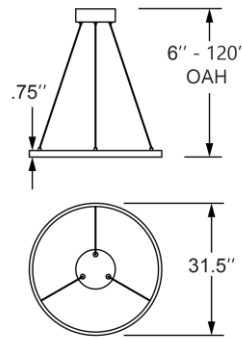

FIXTURE	BACKPLATE / CANOPY
Length:	Length
Width:	Width:
Diameter 31.5"	Diameter: 12.75"
Height: .75"	Height: 1.25"
Extension:	
Overall Height: 6-120"	

TECHNICAL SPECIFICATIONS

SPECIFICATIONS

Frame Material: Steel	
Diffuser Material: N/A	
Lamping Type: SSL (Dedicated LED)	Jbox: Standard
Lamping Base: SSL	Lamp Wattage: 42 W
Lamp Quantity: 1	Total Wattage: 42 W
Voltage: 120-277v	Lamps Included: Yes

Additional Notes:

10 feet of aircraft cable; Optional Color Tempature 60 Piece Minimum Order Quantity; Custom Finish 60 Piece Minimum Order Quantity

Project Name: _____

Location: _____

Type: _____

Quantity: _____

Notes: _____

LINE DRAWING

IES FILE

In addition to Access Lighting's purchase and warranty terms and conditions, by signing below or placing an order, you agree that you are authorized to bind the entity placing any order and acknowledge the following: All of sizes and measurements are approximate and all images are for illustrative purposes only. In the event of an inconsistency, the "Product Measurements" section controls. There also may be slight differences in the colors and designs compared to the displayed and printed images.