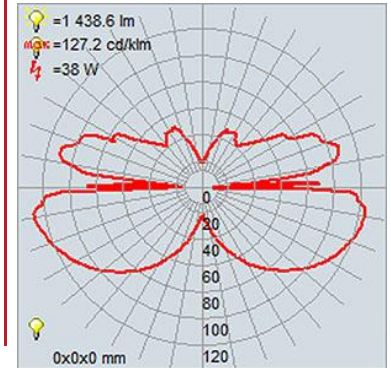

FIXTURE	BACKPLATE / CANOPY
Length:	Length
Width:	Width:
Diameter 31.5"	Diameter: 12.75"
Height: .75"	Height: 1.25"
Extension:	
Overall Height: 6-120"	

TECHNICAL SPECIFICATIONS

SPECIFICATIONS

Frame Material: Steel	
Diffuser Material: N/A	
Lamping Type: SSL (Dedicated LED)	Jbox: Standard
Lamping Base: SSL	Lamp Wattage: 42 W
Lamp Quantity: 1	Total Wattage: 42 W
Voltage: 120-277v	Lamps Included: Yes

Notes: _____

LINE DRAWING

IES FILE

In addition to Access Lighting's purchase and warranty terms and conditions, by signing below or placing an order, you agree that you are authorized to bind the entity placing any order and acknowledge the following: All of sizes and measurements are approximate and all images are for illustrative purposes only. In the event of an inconsistency, the "Product Measurements" section controls. There also may be slight differences in the colors and designs compared to the displayed and printed images.